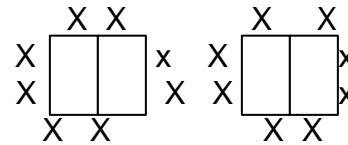

Available Setup Types

LECTURE
(max 100 chairs)

STANDARD LOUNGE
(max 56 chairs)

U
(max 30 chairs)

SQUARE
(max 36 chairs)

CLASSROOM
(max 40 chairs)