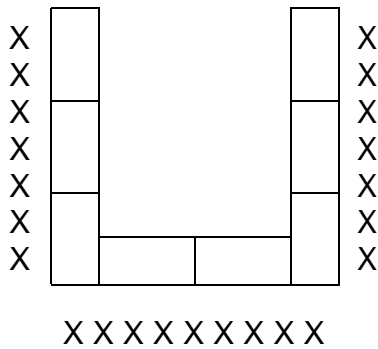

Available Setup Types

LECTURE
(max 100 chairs)

STANDARD LOUNGE
(max 56 chairs)

U
(max 30 chairs)

SQUARE
(max 36 chairs)

CLASSROOM
(max 40 chairs)