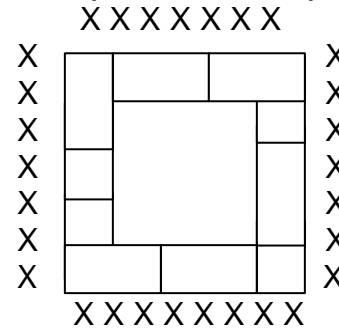

Available Setup Types

LECTURE
(max 100 chairs)

STANDARD LOUNGE
(max 56 chairs)

U
(max 30 chairs)

SQUARE
(max 36 chairs)

CLASSROOM
(max 40 chairs)